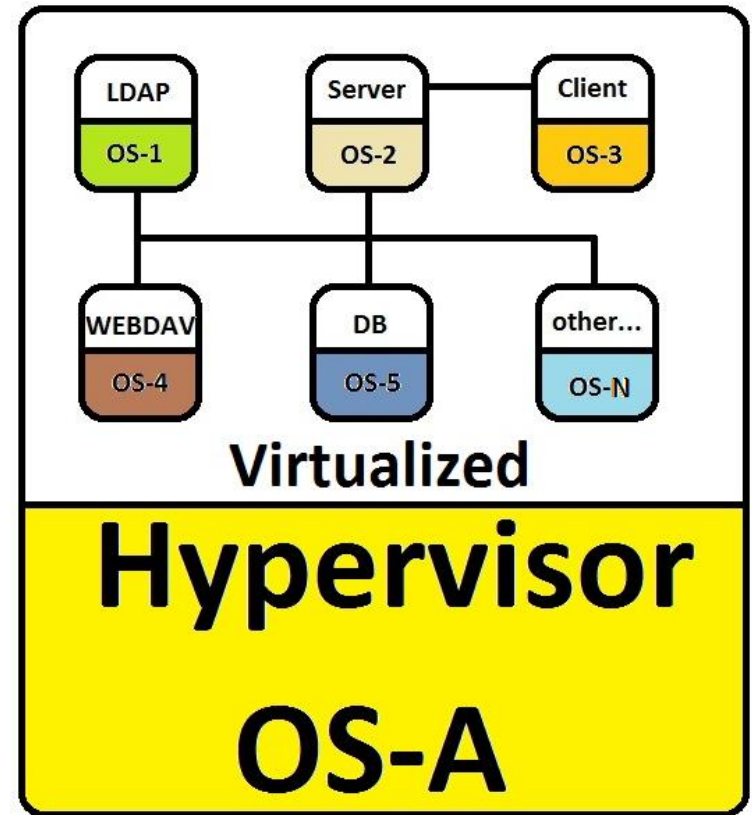

Deployment

EPOCH & ESPRI

- Configuration

VS