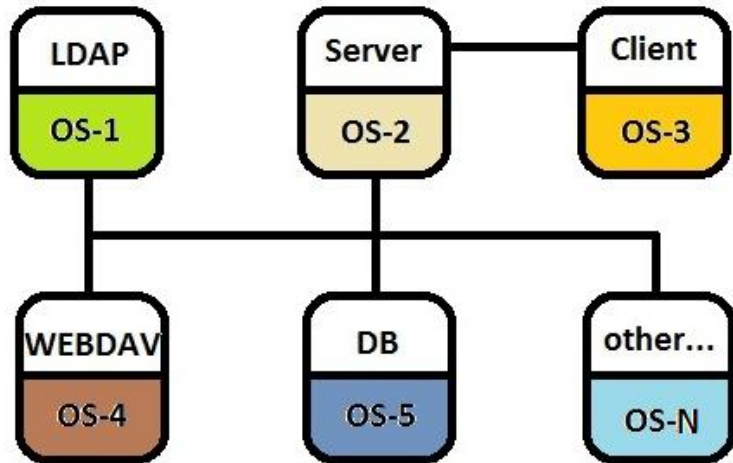

EPOCHÉ & ESPRI

Duality of Virtualization ...

... and its impact in CC evaluations

The screenshot shows the website's navigation menu with links for 'EPOCHÉ & ESPRI', 'OUR SERVICES', 'SOLUTIONS', 'JOIN US', and 'CONTACT US'. The main banner features a globe and the text 'Your best companion to CC certification!' and 'WELCOME TO EPOCHÉ & ESPRI! Evaluation of IT security'. A search bar with a 'GO' button is present. Below the banner, there are three columns of content: a news item about IT product security evaluation, a list of services including 'CC and FIPS 140-2 training', 'Evaluation and testing', and 'Development best practices', and a 'Request a free consultation!' button. At the bottom, there are four icons with links: 'Our services', 'Solutions', 'Join us', and a circular logo for 'FIPS 140-2'.

Deployment

EPOCHÉ & ESPRI

- Virtualized. Delivery
 - Virtual machines are handier
 - One storage device is all you need
 - Integrity check
 - Host OS limitation disappears

Deployment

EPOCH & ESPRI

- Configuration

Non-Virtualized

VS

Deployment

A photograph of a server room with rows of server racks. The racks are long and narrow, and they are filled with various components. The room is brightly lit, and the racks are arranged in a grid pattern. The perspective is from a low angle, looking down the length of the racks.